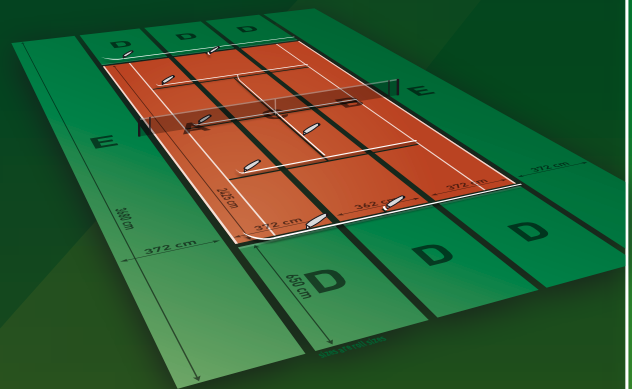

padel kit

avalon wishes you many exciting matches!

passion for grass

padel kit | roll schedule

Roll A (2x)

Total width: 410 cm | Total length 2020 cm

Roll B

Total width: 410 cm | Total length 1020 cm

available in green and blue

also available from **avalon**:

an easy to install tennis-kit with dimensions according to ITF standards and 90% tufted in lines.

visit us at www.avalongrass.com

passion for grass