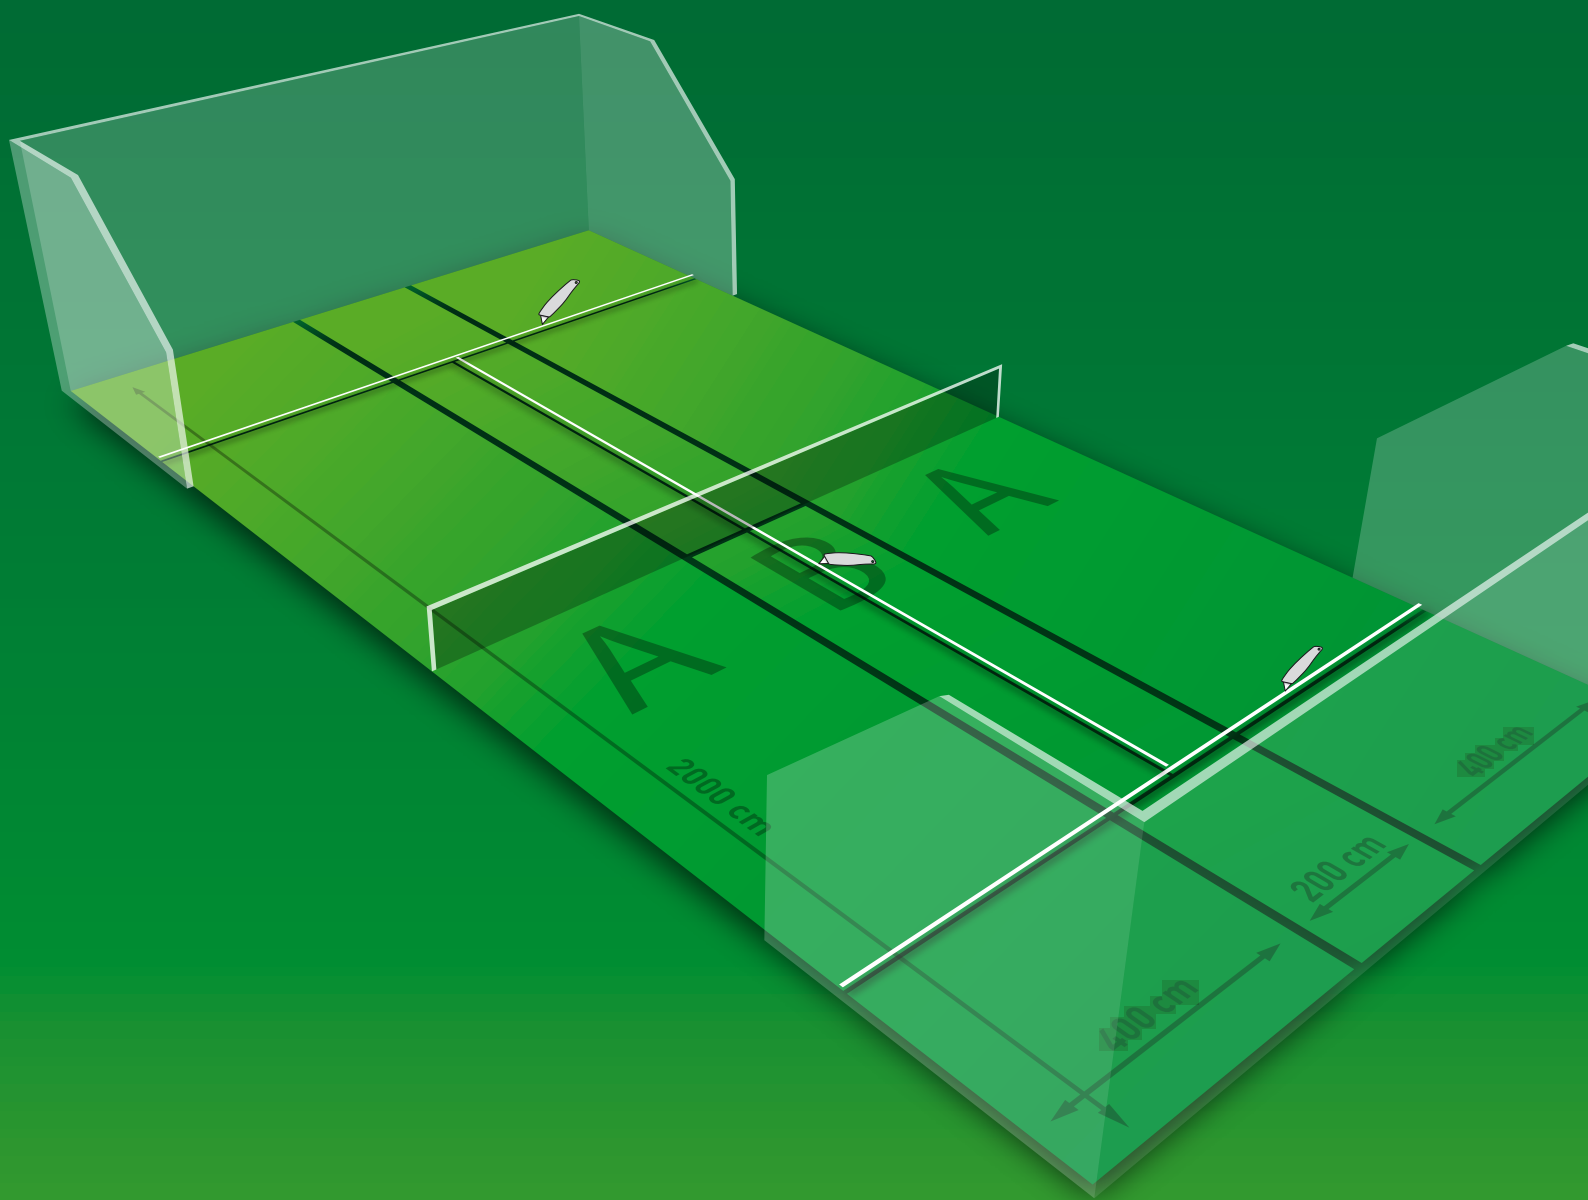

padel kit

avalon wishes you many exciting matches!

passion for grass

padel kit | roll schedule

Roll A (2x)

Total width: 410 cm | Total length 2020 cm

Roll B

Total width: 410 cm | Total length 1020 cm

available in green and blue

also available from **avalon**:

an easy to install tennis-kit with dimensions according to ITF standards and 90% tufted in lines.

visit us at www.avalongrass.com

passion for grass