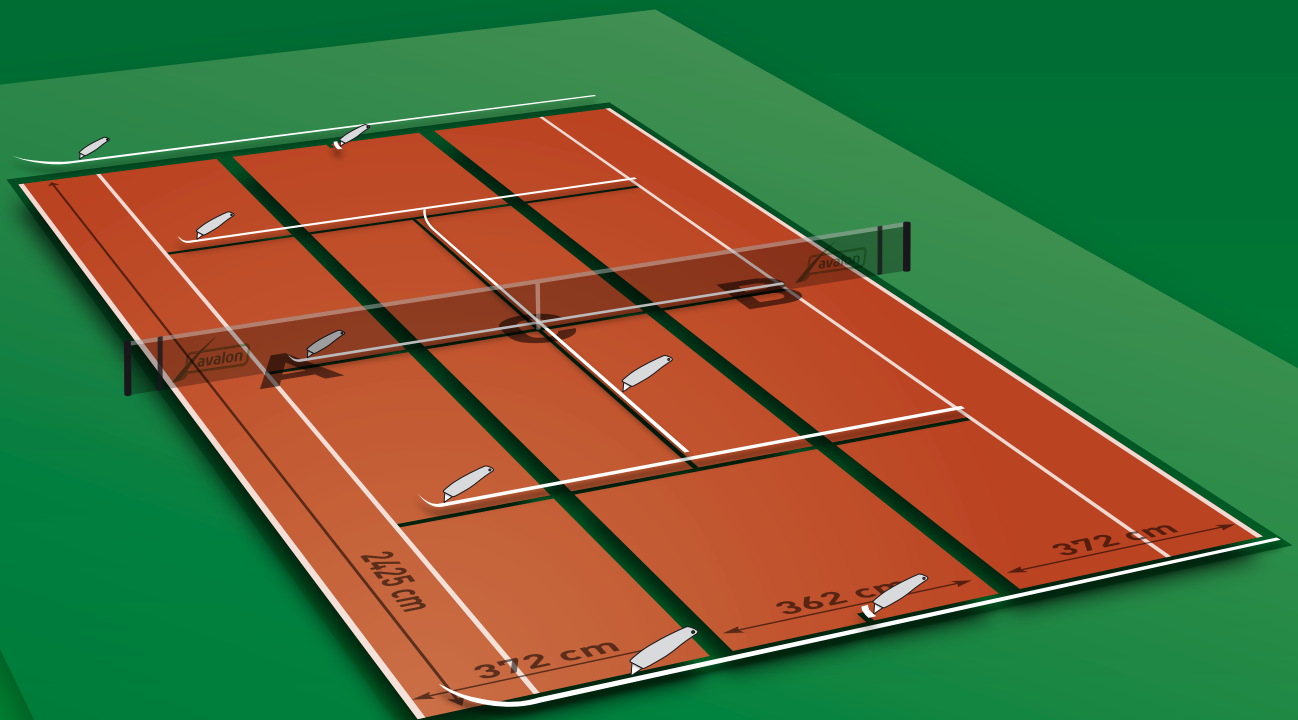

avalon

tennis kit

- easy to install
- less seams
- dimensions according to ITF standards

custom made green exterior

avalon wishes you many exciting matches!

passion for grass

tennis kit | roll schedule

Roll A

Total width: 372 cm | Total length: 2425 cm

Roll B

Total width: 372 cm | Total length: 2425 cm

Roll C

Total width: 382 cm | Total length: 2425 cm

Rolls green exterior

Max width: green 400 cm/green+lining 410 cm
Length: custom made